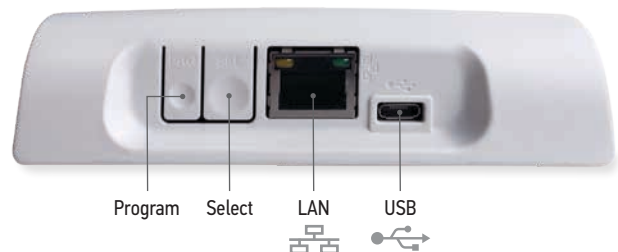

TECHNICAL CHARACTERISTICS

Operating Temperature	5°C to 35°C
Protection Rating	IP 30
Radio Frequency	RTS: 433.42 MHz
Radio Hz Range	200 metres in open field, 20 metres through 2 reinforced concrete walls
Dimension (H x W x D mm)	110 X 71.5 X 24 (without plug)