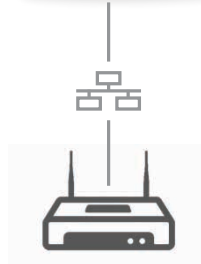

OPERATING PRINCIPLE

RTS Communications
between Connexoon Window RTS and the home's devices.

Ethernet Communications
between the router and the Connexoon Window RTS device.

Remote Control (3G/4G)
Commands sent from the smartphone via the 3G/4G Internet network.